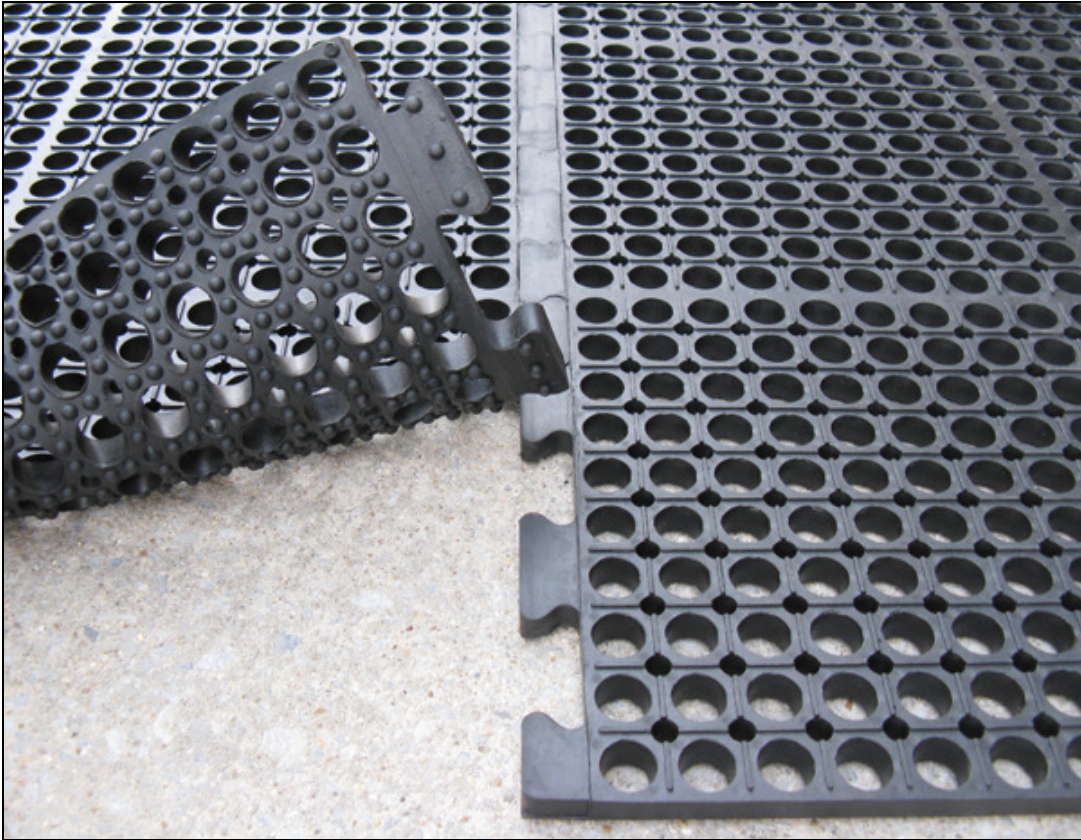

WorkSafe Anti-Fatigue Mats: Linkable

WorkSafe is an industrial strength anti-fatigue mat that can be linked together to form longer mats.

- These 7/8" thick mats tightly lock together yet can easily be rolled for clean-up.
- Yellow safety borders can be added.
- WorkSafe is an excellent choice for wet areas or in applications where shavings or other debris exist.
- WorkSafe Mats available with custom cuts & configurations.
- Environmental Green Rating: 50% Recycled Content

Item No: FWOLNK

Standard Sizes (Approximate)

Size	Qty. 1	Qty. 2-10	Qty. 11-25	Qty. 26+
3' x 5' - Center Piece	\$107.20	\$105.20	\$103.88	\$102.88
3' x 5' - End Piece	\$107.20	\$105.22	\$103.88	\$102.88
Yellow Edges (\$ / LF)	\$5.72	\$5.64	\$5.48	\$5.32

Standard Colors

Black